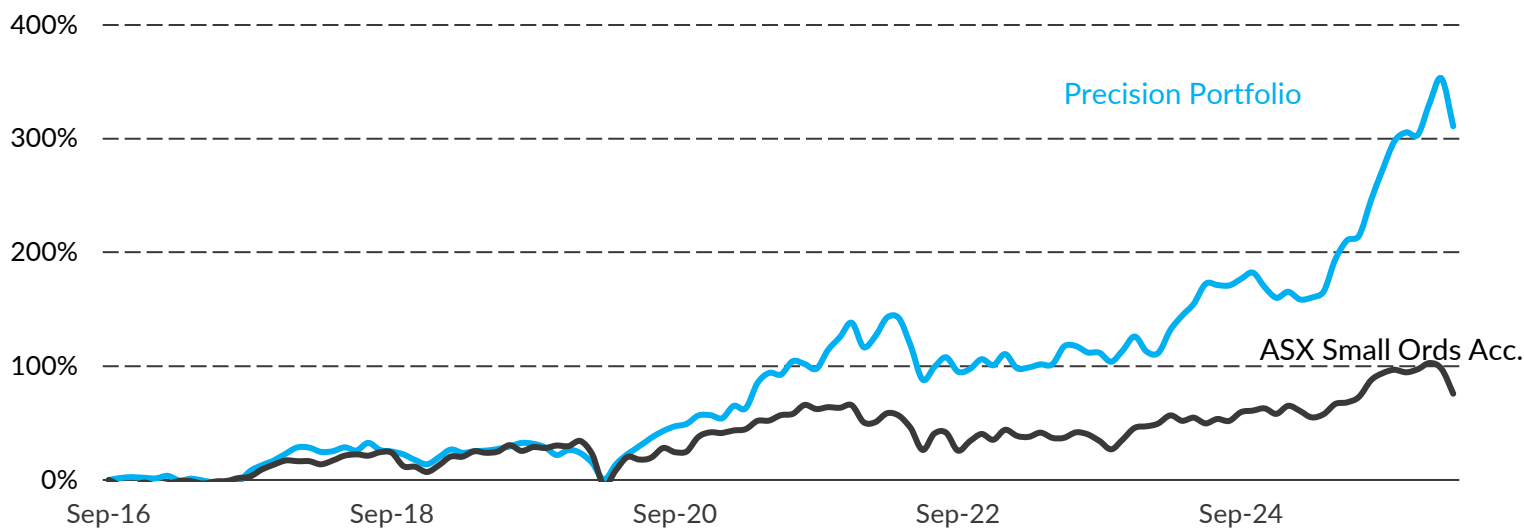

Precision Opportunities Fund Ltd ("POF") is an unlisted investment company that invests primarily in small to medium capitalisation companies. Most of these investments will have a connection to Western Australia.

The investment manager for POF is Precision Funds Management Pty (PFM). PFM is a specialist, independent investment manager. All PFM's principals have more than twenty years' experience in the small and mid-cap sectors of the ASX.

The PFM principals are all significant investors in the fund, having purchased 20% of shares on issue on the same terms as fellow shareholders.

Inception	November 2016
Portfolio return from inception	16% per annum
Fund Size	$178m
NTA Before Tax*	66.8c per share
NTA After Tax*	57.4c per share
Dividend per Share	1.6c fully franked
Gross dividend yield	4.0%

PORTFOLIO PERFORMANCE[^]

5-year Average Portfolio Return of 20.3% p.a. (net of fees & expenses)