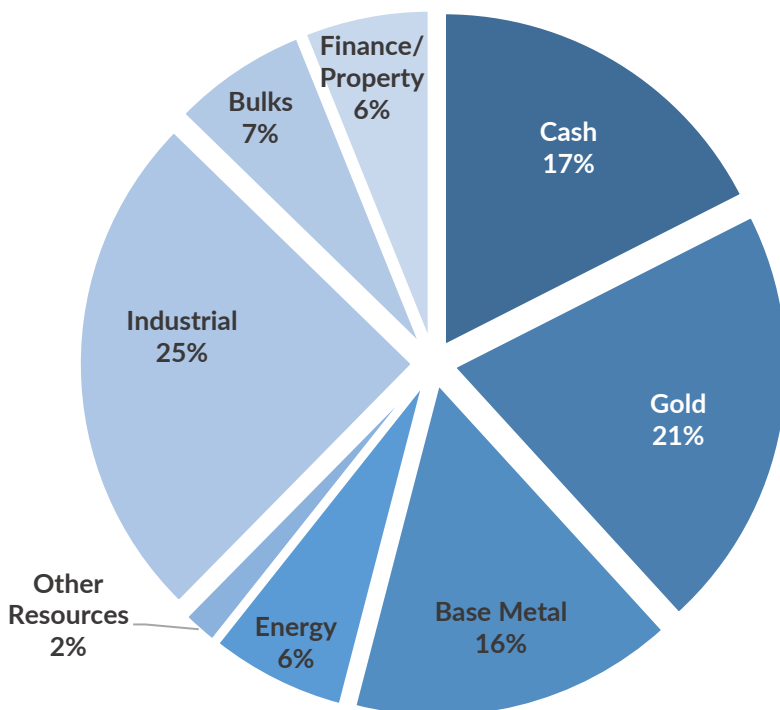

PORTFOLIO PERFORMANCE[^]

5-year Average Portfolio Return of 20.3% p.a. (net of fees & expenses)

Precision Opportunities Fund Ltd
 3 Richardson Street, West Perth WA 6005
precisionfm.com.au

ACN 613 479 262 |
 Precision Funds Management Pty Ltd is holder of Australian
 Financial Services Licence (AFSL 546596)

PORTFOLIO HOLDINGS

Macmahon Holdings	7%
PC Gold	6%
Solstice Minerals	6%
Emeco Holdings	6%
Cedar Woods Properties	6%
Toubani Resources	5%
Whitehaven Coal	5%
SRG Global	4%
Peel Resources	4%
Firefly Metals	4%
Other	30%
Cash	17%