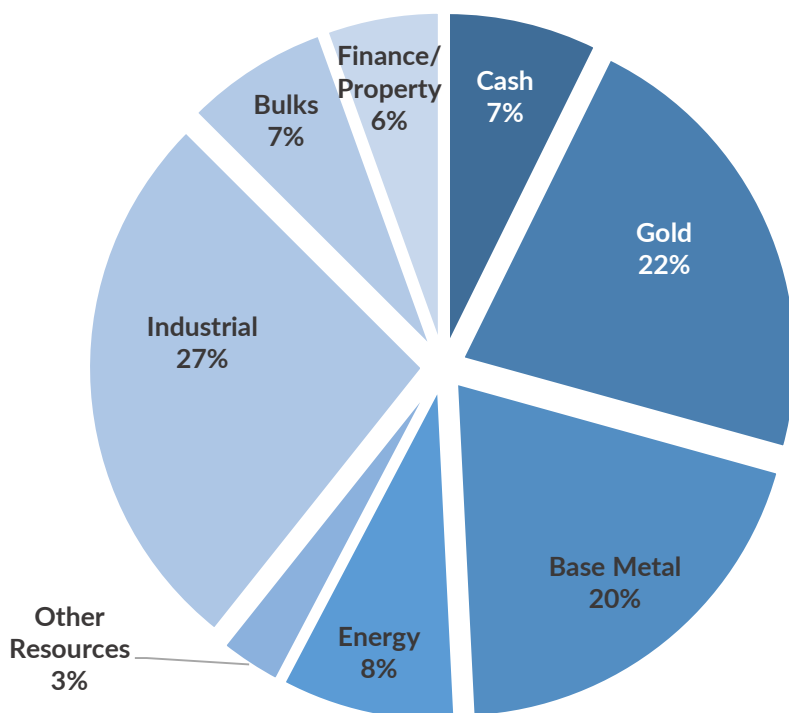

PORTFOLIO PERFORMANCE^

5-year Average Portfolio Return of 22.4% p.a. (net of fees & expenses)

Precision Opportunities Fund Ltd
3 Richardson Street, West Perth WA 6005

precisionfm.com.au

ACN 613 479 262 |
Precision Funds Management Pty Ltd is holder of Australian
Financial Services Licence (AFSL 546596)

PORTFOLIO HOLDINGS

Macmahon Holdings	7%
PC Gold	7%
Emeco Holdings	6%
Cedar Woods Properties	6%
NexGen Energy	5%
Toubani Resources	5%
Whitehaven Coal	5%
SRG Global	5%
Solstice Minerals	5%
Firefly Metals	4%
Other	38%
Cash	7%