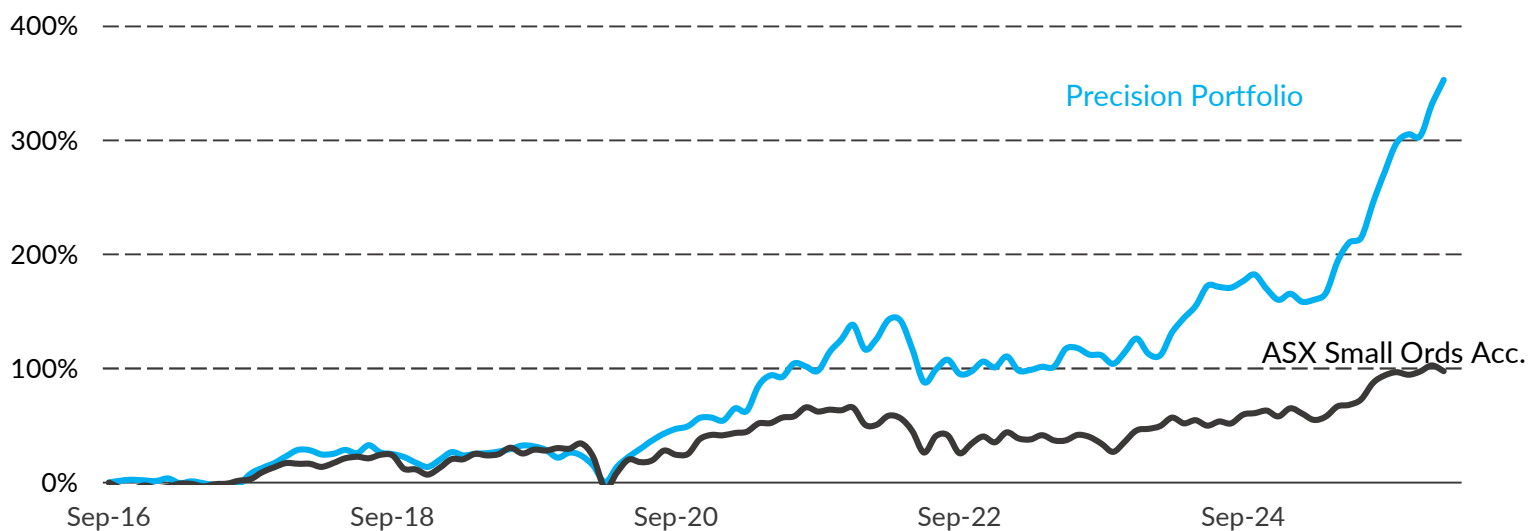

Precision Opportunities Fund Ltd ("POF") is an unlisted investment company that invests primarily in small to medium capitalisation companies. Most of these investments will have a connection to Western Australia.

The investment manager for POF is Precision Funds Management Pty (PFM). PFM is a specialist, independent investment manager. All PFM's principals have more than twenty years' experience in the small and mid-cap sectors of the ASX.

The PFM principals are all significant investors in the fund, having purchased 20% of shares on issue on the same terms as fellow shareholders.

Inception	November 2016
Portfolio return from inception	17% per annum
Fund Size	$199m
NTA Before Tax*	74.2c per share
NTA After Tax*	62.5c per share
Dividend per Share	1.6c fully franked
Gross dividend yield	3.7%

PORTFOLIO PERFORMANCE^

5-year Average Portfolio Return of 22.4% p.a. (net of fees & expenses)